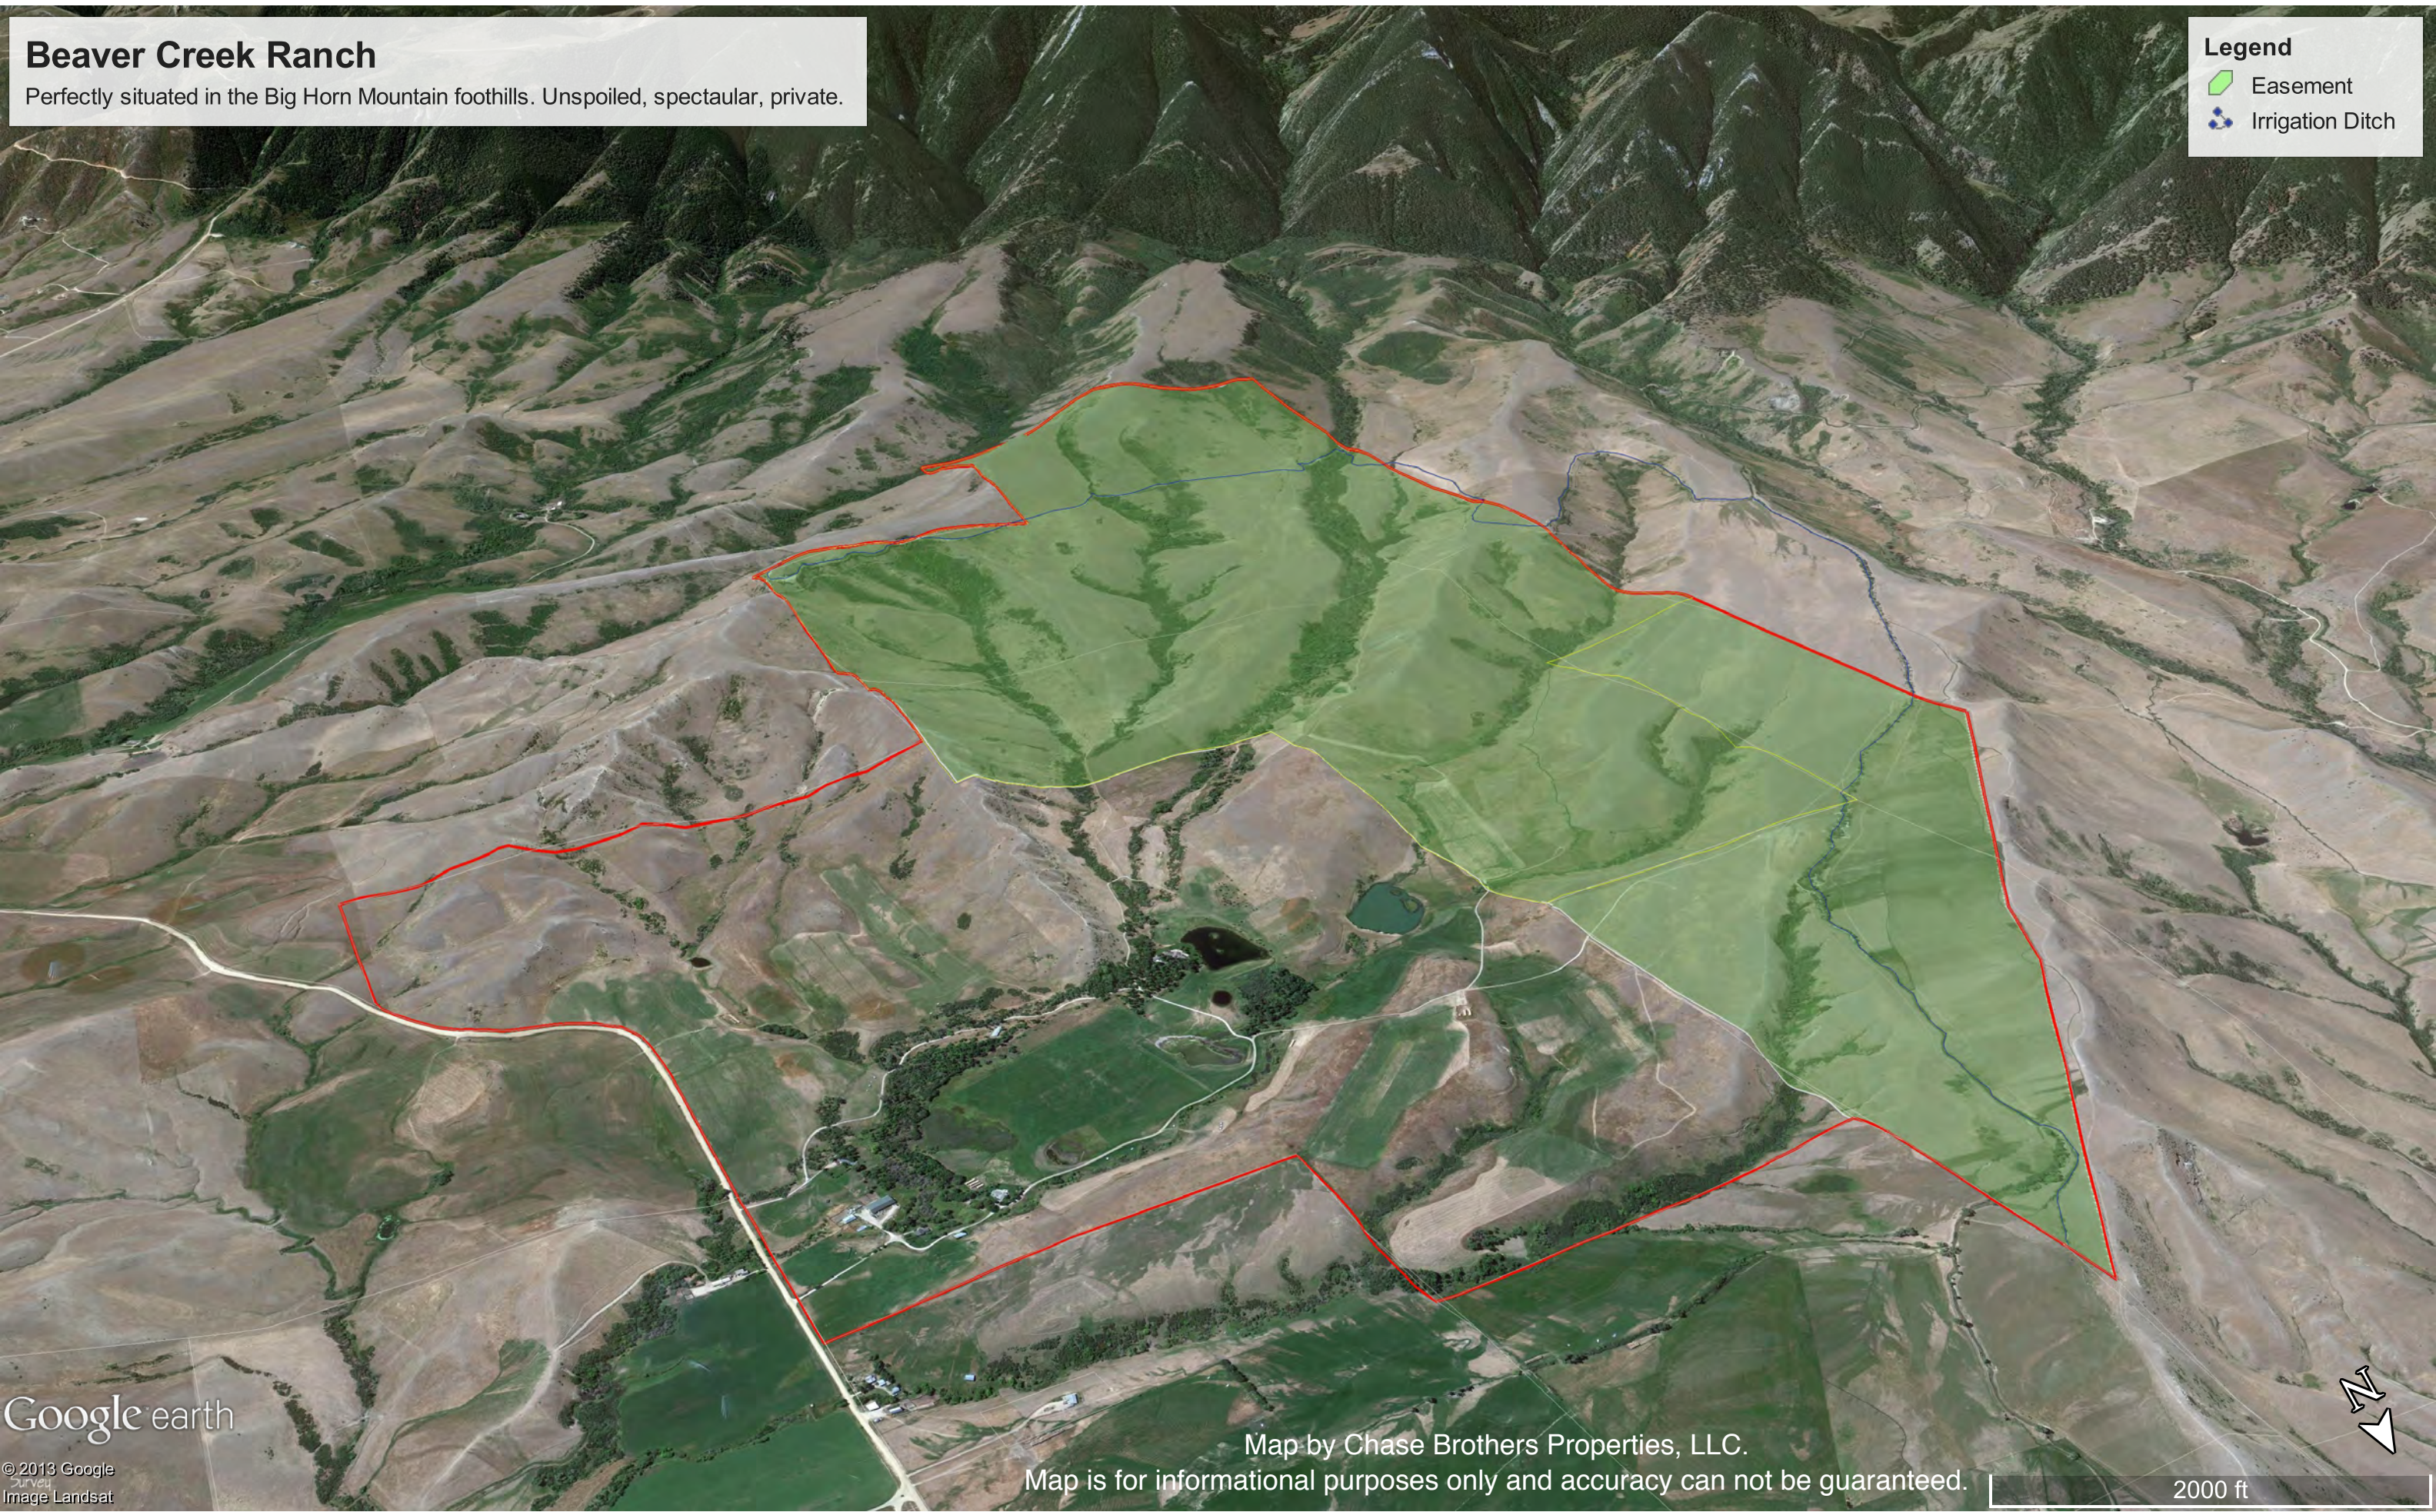

Beaver Creek Ranch

Perfectly situated in the Big Horn Mountain foothills. Unspoiled, spectacular, private.

Legend

-  Easement
-  Irrigation Ditch

Google earth

© 2013 Google
Survey
Image Landsat

Map by Chase Brothers Properties, LLC.

Map is for informational purposes only and accuracy can not be guaranteed.

2000 ft