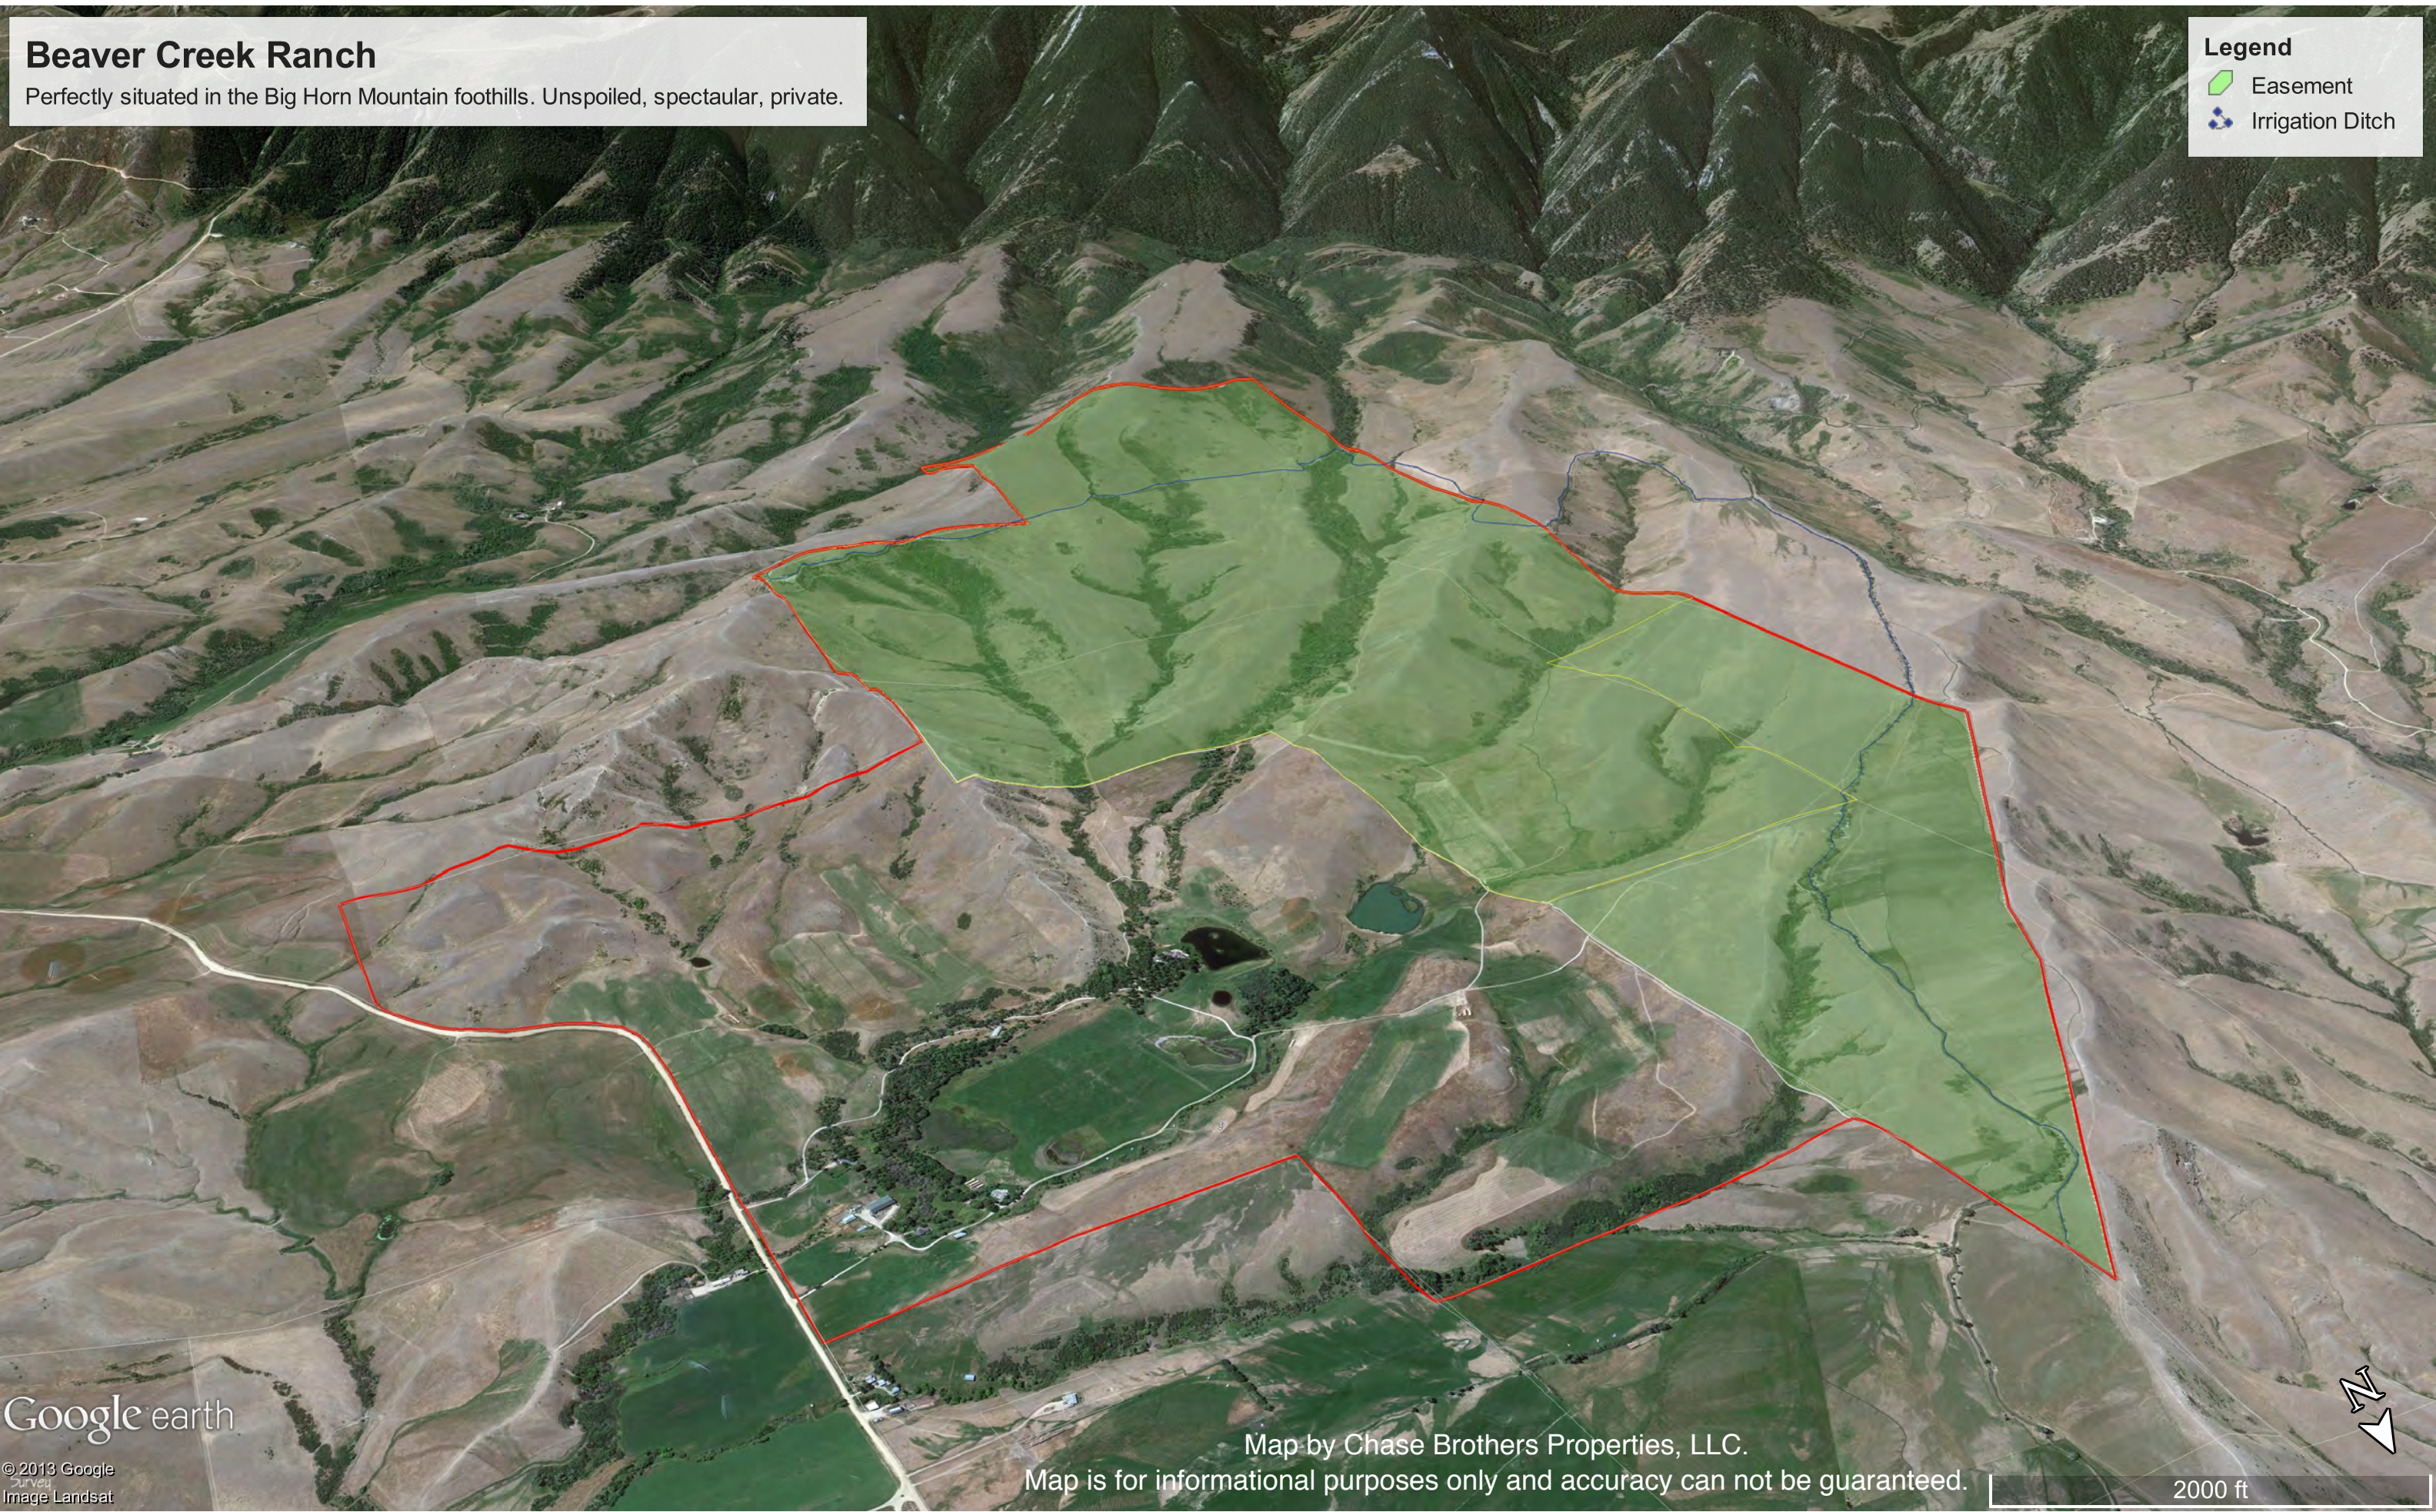

Beaver Creek Ranch

Perfectly situated in the Big Horn Mountain foothills. Unspoiled, spectacular, private.

Legend

-  Easement
-  Irrigation Ditch

Google earth

© 2013 Google
Survey
Image Landsat

Map by Chase Brothers Properties, LLC.
Map is for informational purposes only and accuracy can not be guaranteed.

2000 ft